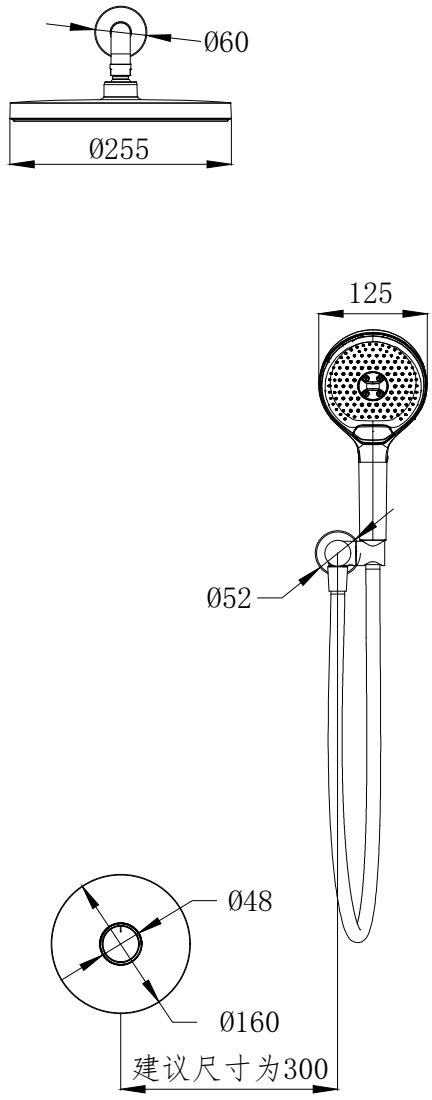

尺寸图

DRAWN	肖庭敏	2023-9-7	ASSEMBLAGE NAME	/
CHECKED	钟锦标		ASSEMBLAGE NO.	T3020
APPROVAL	陈建鸿		SCALE	1:8
TOTAL: 1	Xiamen R&T plumbing Technology Co.,Ltd.			
P. NO: 1				
			总重 (含包装) /g	