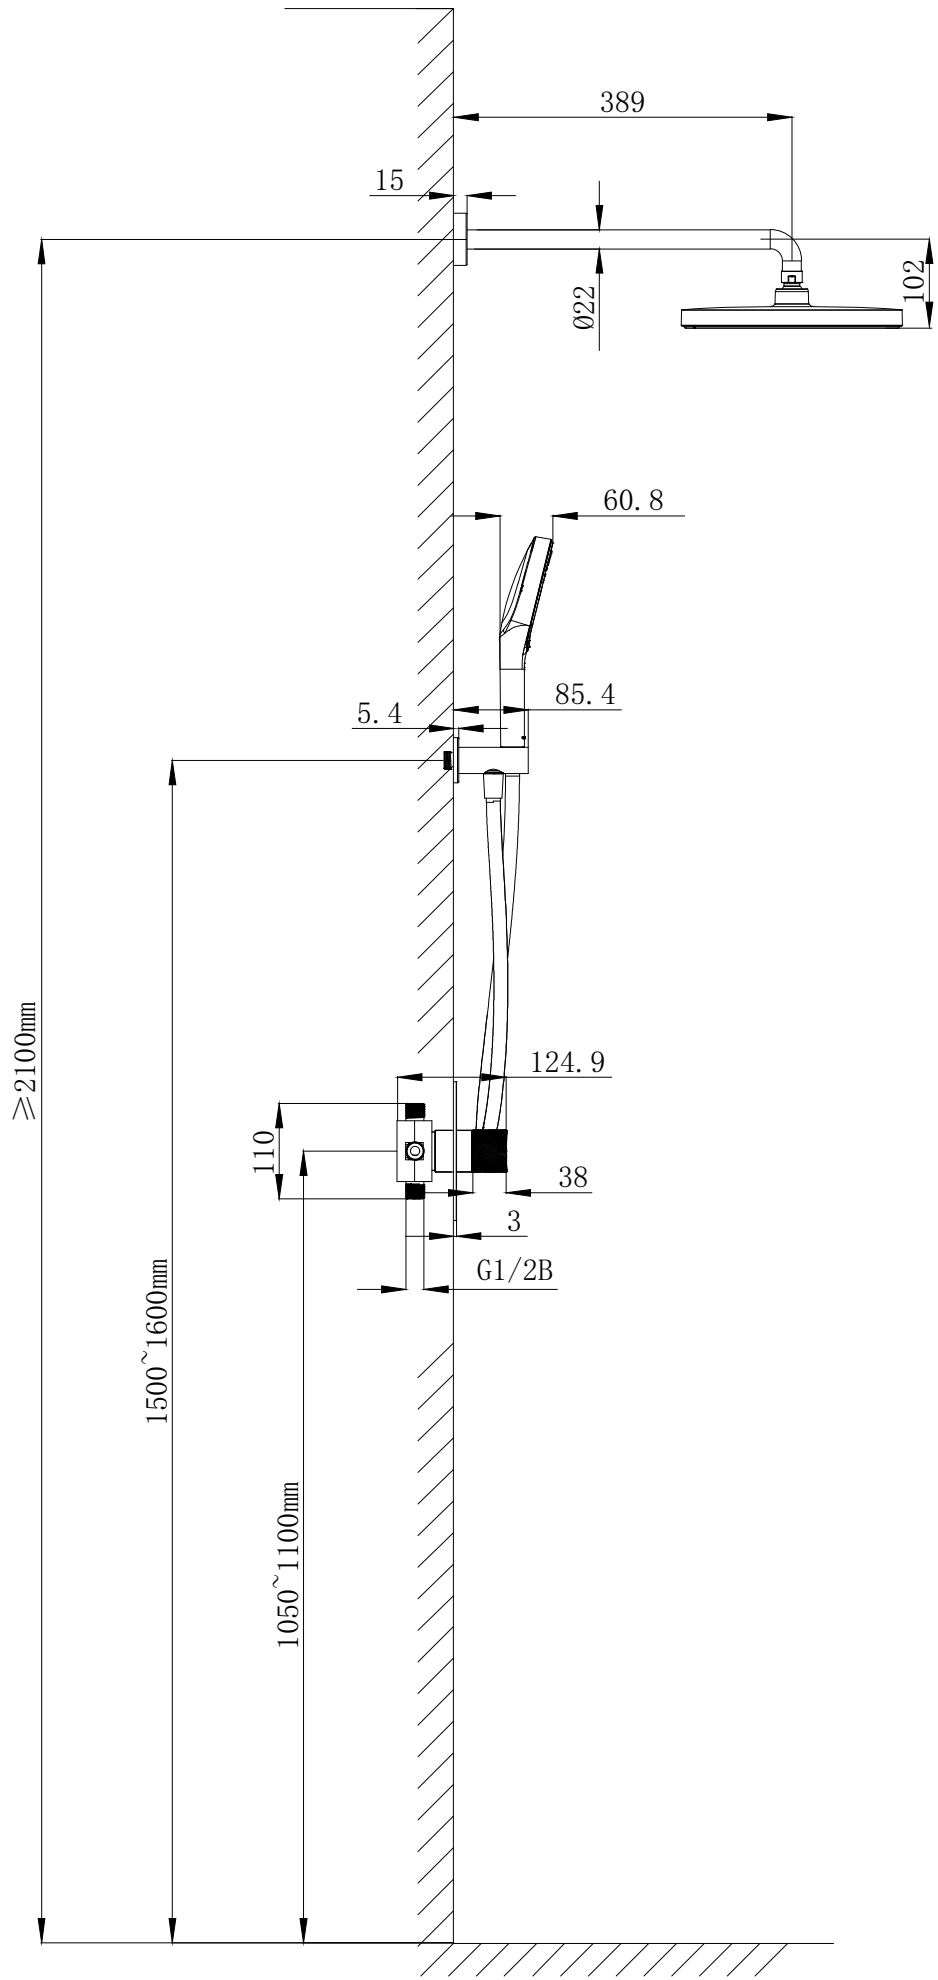

尺寸图

DRAWN	肖庭敏	2023-9-7	ASSEMBLAGE NAME	/
CHECKED	钟锦标		ASSEMBLAGE NO.	T3020
APPROVAL	陈建鸿		SCALE	1:8
TOTAL: 1	Xiamen R&T plumbing Technology Co.,Ltd.			
P. NO: 1				
			总重 (含包装) /g	